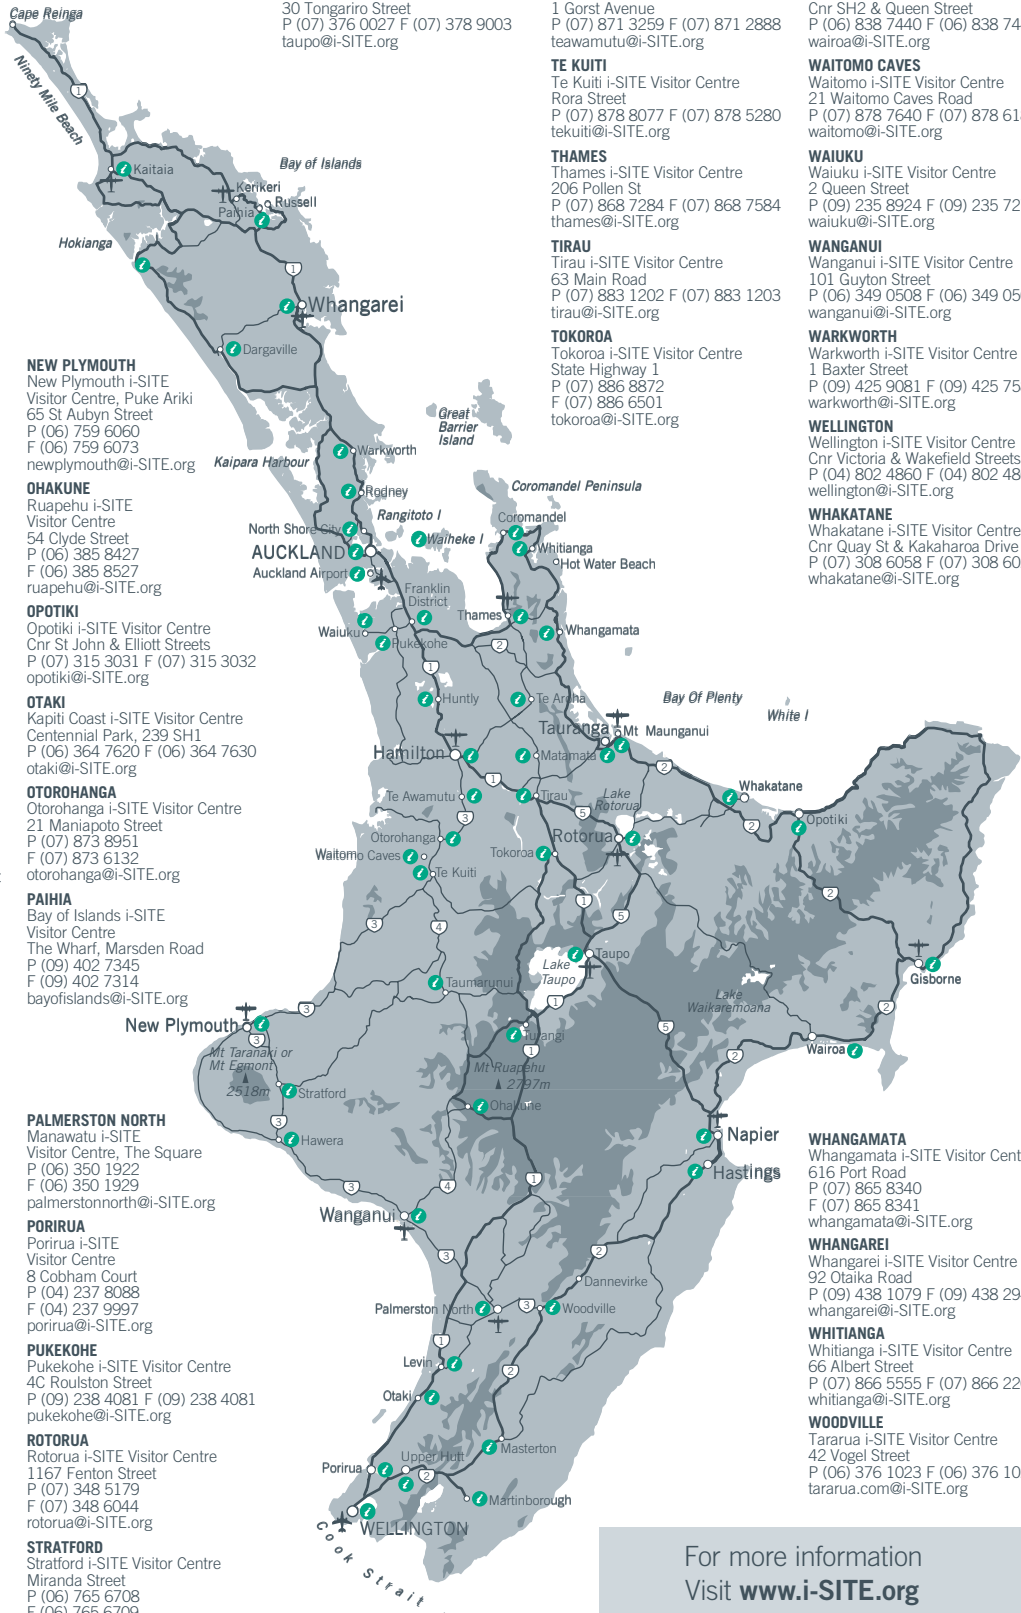

MT. MAUNGANUI
Mt Maunganui i-SITE Visitor Centre, Salisbury Avenue
P (07) 575 5099 F (07) 578 7020
mtmaunganui@i-SITE.org

NAPIER
Napier i-SITE Visitor Centre
100 Marine Parade
P (06) 834 1911 F (06) 835 7219
napier@i-SITE.org

TAKAPUNA
Takapuna i-SITE Visitor Centre
49 Hurstmere Road
P (09) 486 8670 F (09) 486 8562
takapuna@i-SITE.org

TAUMARUNUI
Taumarunui i-SITE Visitor Centre
Railway Stn, Hakiha Street
P (07) 895 7494 F (07) 895 3256
taumarunui@i-SITE.org

TAUPO
Taupo i-SITE Visitor Centre
30 Tongariro Street
P (07) 376 0027 F (07) 378 9003
taupo@i-SITE.org

TAURANGA
Tauranga i-SITE Visitor Centre
95 Willow Street
P (07) 578 8103 F (07) 578 7020
tauranga@i-SITE.org

TE AROHA
Te Aroha i-SITE Visitor Centre
102 Whitaker Street
P (07) 884 8052 F (07) 884 8259
tearoaha@i-SITE.org

TE AWAMUTU
Te Awamutu i-SITE Visitor Centre
1 Gorst Avenue
P (07) 871 3259 F (07) 871 2888
teawamutu@i-SITE.org

TE KUITI
Te Kuiti i-SITE Visitor Centre
Rora Street
P (07) 878 8077 F (07) 878 5280
tekuiti@i-SITE.org

THAMES
Thames i-SITE Visitor Centre
206 Pollen St
P (07) 868 7284 F (07) 868 7584
thames@i-SITE.org

TIRAU
Tirau i-SITE Visitor Centre
63 Main Road
P (07) 883 1202 F (07) 883 1203
tirau@i-SITE.org

TOKOROA
Tokoroa i-SITE Visitor Centre
State Highway 1
P (07) 886 8872 F (07) 886 6501
tokoroa@i-SITE.org

WAIKUKU
Waiuku i-SITE Visitor Centre
2 Queen Street
P (09) 235 8924 F (09) 235 7278
waiuku@i-SITE.org

WANGANUI
Wanganui i-SITE Visitor Centre
101 Guyton Street
P (06) 349 0508 F (06) 349 0509
wanganui@i-SITE.org

WARKWORTH
Warkworth i-SITE Visitor Centre
1 Baxter Street
P (09) 425 9081 F (09) 425 7584
warkworth@i-SITE.org

WELLINGTON
Wellington i-SITE Visitor Centre
Cnr Victoria & Wakefield Streets
P (04) 802 4860 F (04) 802 4863
wellington@i-SITE.org

WHAKATANE
Whakatane i-SITE Visitor Centre
Cnr Quay St & Kakaharoa Drive
P (07) 308 6058 F (07) 308 6020
whakatane@i-SITE.org

WHANGAMATA
Whangamata i-SITE Visitor Centre
616 Port Road
P (07) 865 8340 F (07) 865 8341
whangamata@i-SITE.org

WHANGAREI
Whangarei i-SITE Visitor Centre
92 Otaika Road
P (09) 438 1079 F (09) 438 2943
whangarei@i-SITE.org

WHITIANGA
Whitianga i-SITE Visitor Centre
66 Albert Street
P (07) 866 5555 F (07) 866 2205
whitianga@i-SITE.org

WOODVILLE
Taranua i-SITE Visitor Centre
42 Vogel Street
P (06) 376 1023 F (06) 376 1025
taranua.com@i-SITE.org

STRATFORD
Stratford i-SITE Visitor Centre
Miranda Street
P (06) 765 6708 F (06) 765 6709
stratford@i-SITE.org

For more information
Visit www.i-SITE.org