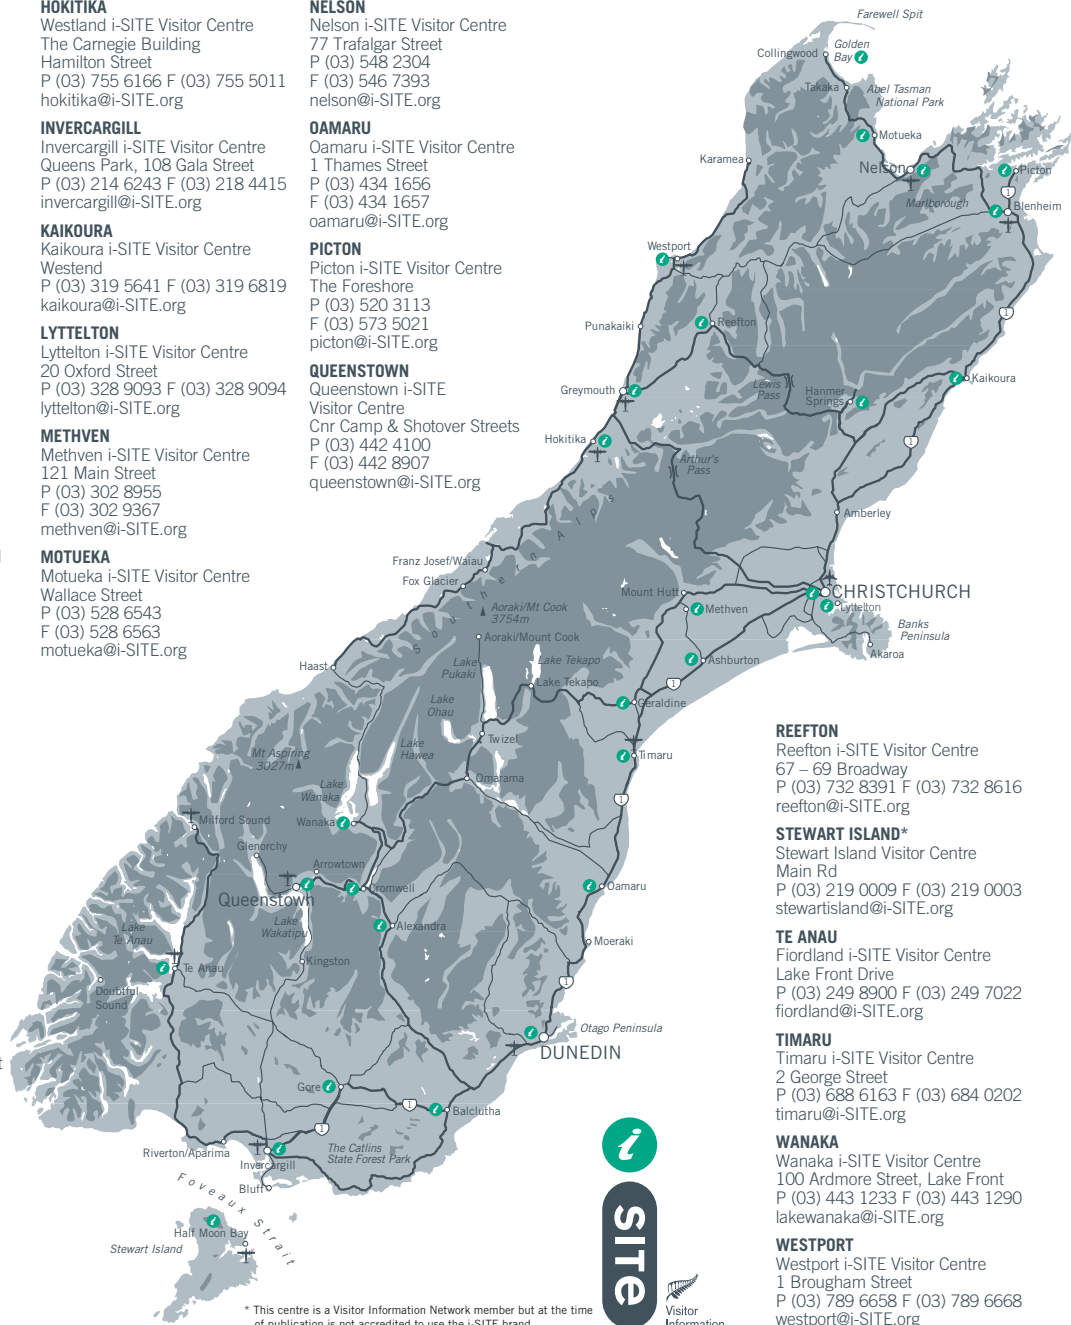

REEFTON

Reefton i-SITE Visitor Centre
67 – 69 Broadway
P (03) 732 8391 F (03) 732 8616
reefton@i-SITE.org

STEWART ISLAND*

Stewart Island Visitor Centre
Main Rd
P (03) 219 0009 F (03) 219 0003
stewartisland@i-SITE.org

TE ANAU

Fiordland i-SITE Visitor Centre
Lake Front Drive
P (03) 249 8900 F (03) 249 7022
fiordland@i-SITE.org

TIMARU

Timaru i-SITE Visitor Centre
2 George Street
P (03) 688 6163 F (03) 684 0202
timaru@i-SITE.org

WANAKA

Wanaka i-SITE Visitor Centre
100 Ardmore Street, Lake Front
P (03) 443 1233 F (03) 443 1290
lakewanaka@i-SITE.org

WESTPORT

Westport i-SITE Visitor Centre
1 Brougham Street
P (03) 789 6658 F (03) 789 6668
westport@i-SITE.org